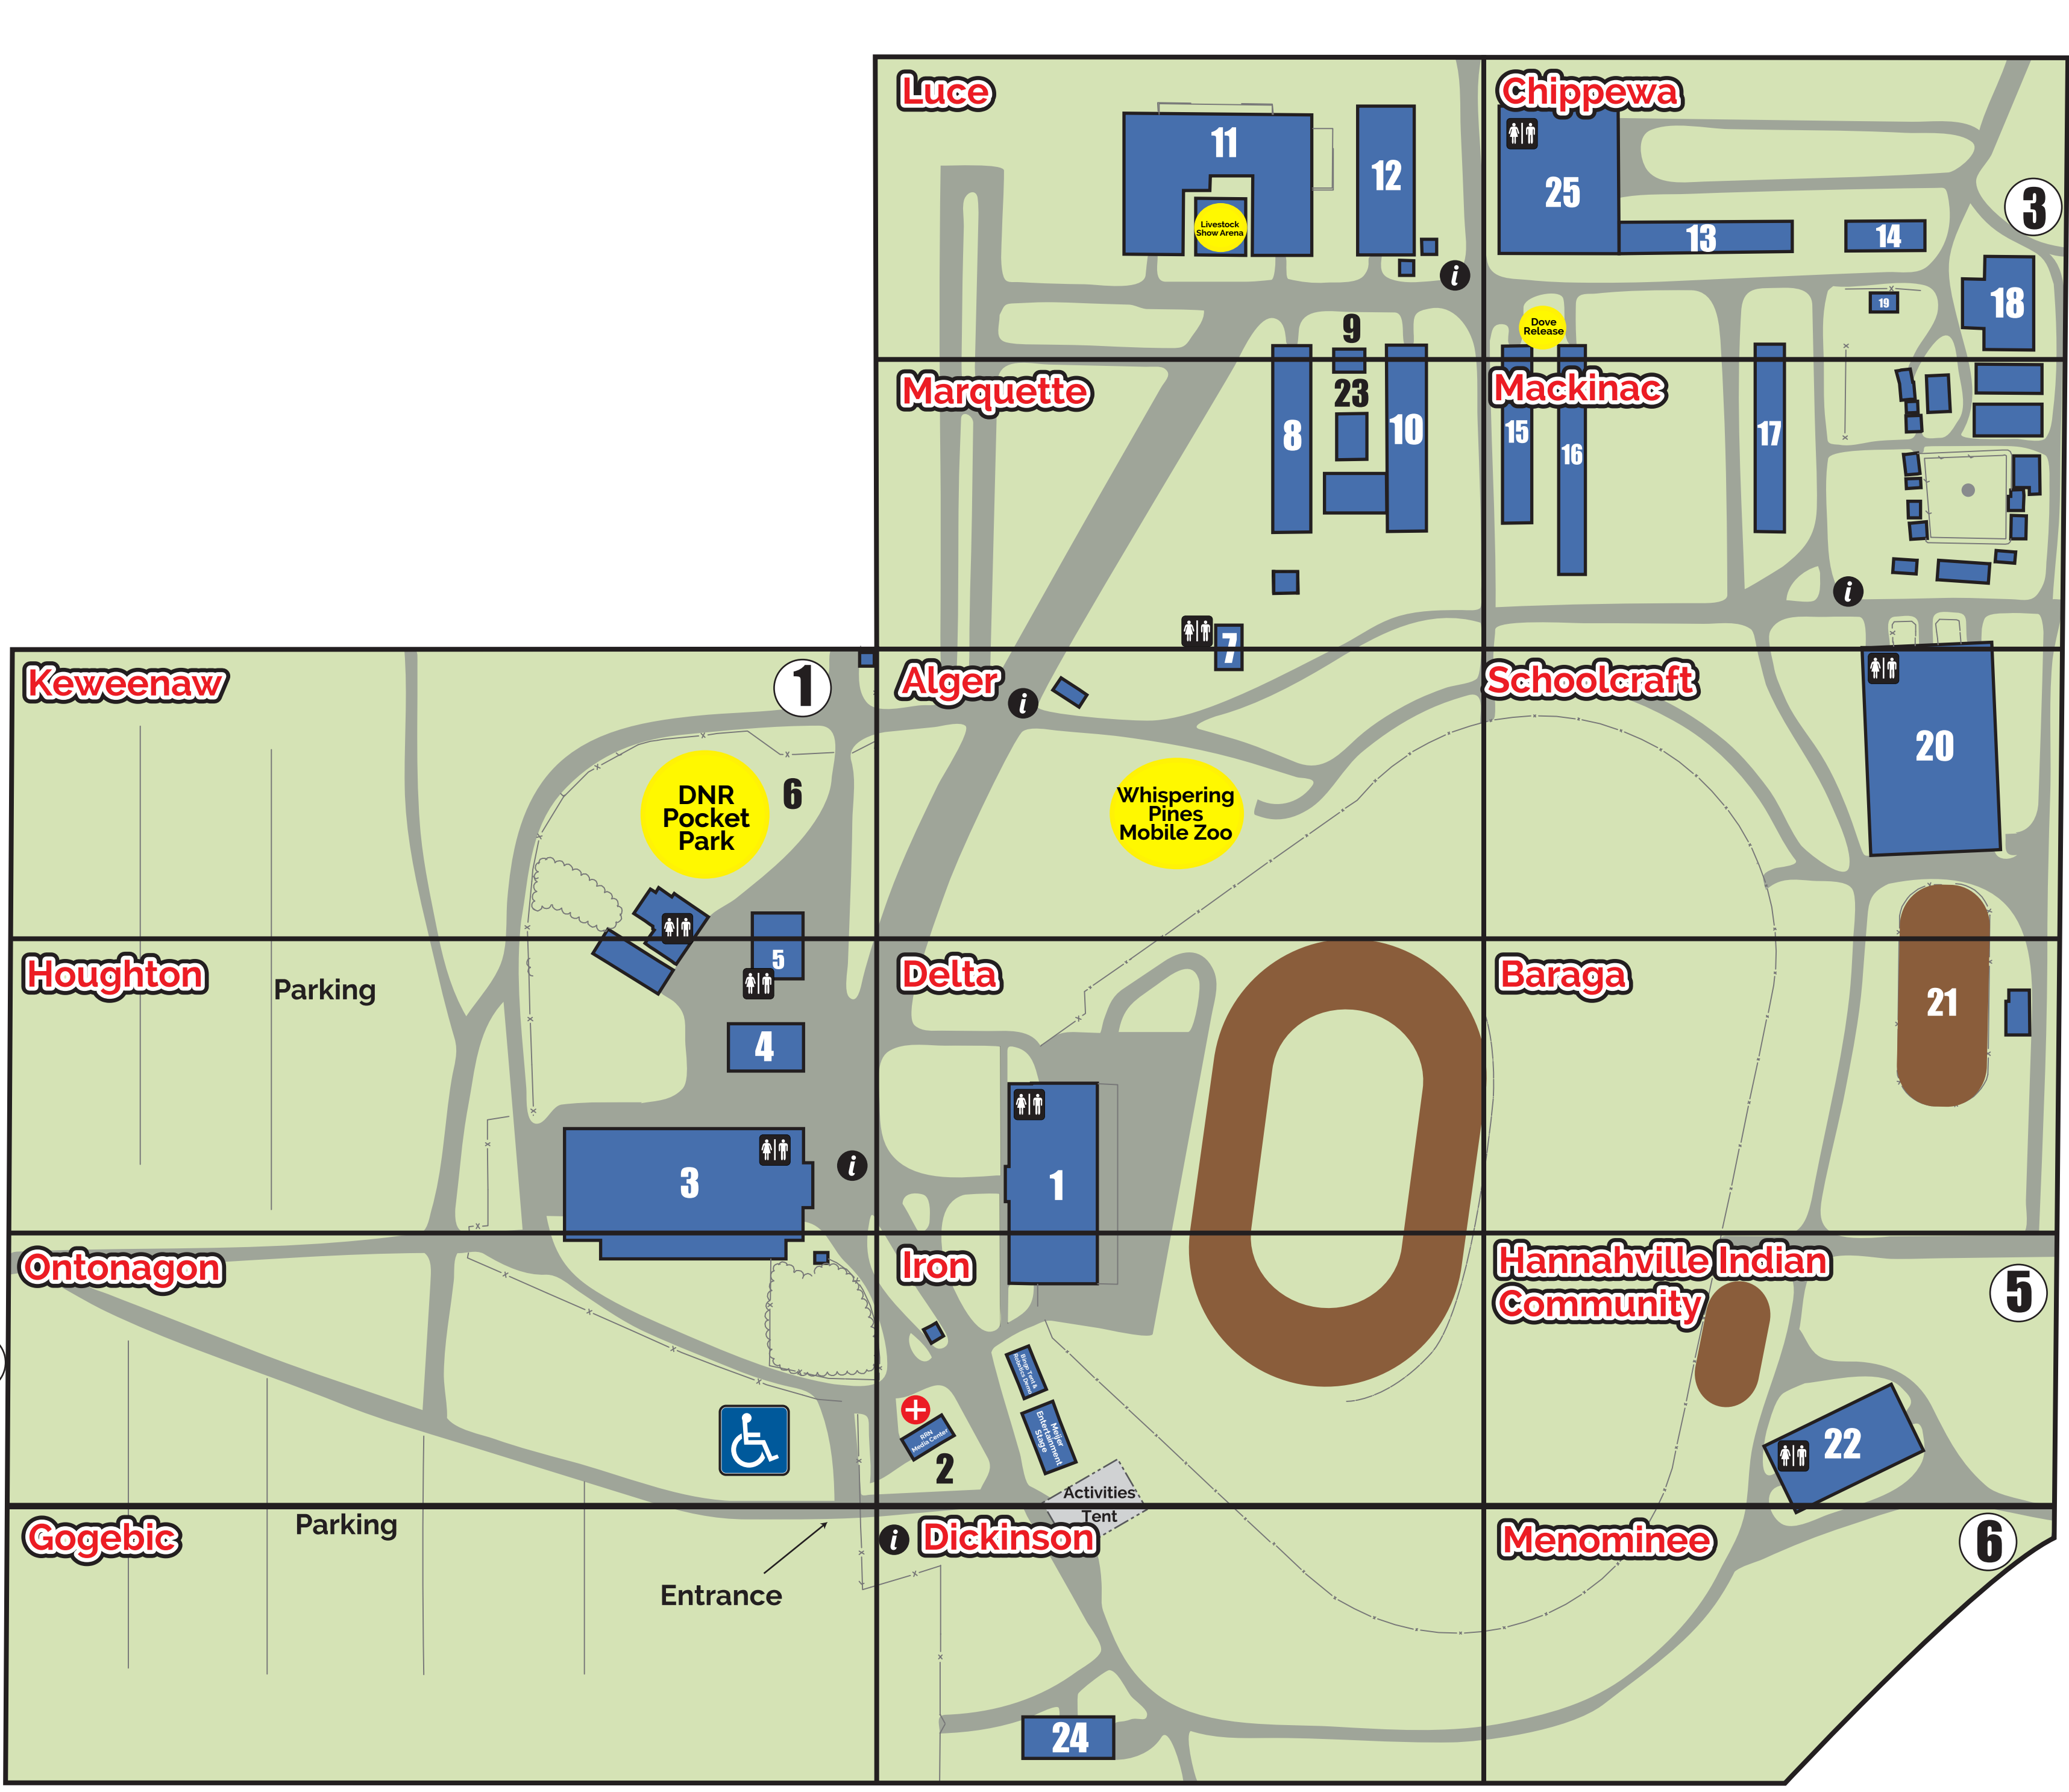

Upper Peninsula State Fair

Upper Peninsula State Fairgrounds | Escanaba, Michigan

Legend

- # Entrance/Exit
- Restrooms
- i Information Kiosk
- ★ You Are Here

Keweenaw
DNR Pocket Park - #6
Fishing, Archery, & Pellet Guns Gate #1 Ticket Sales

Marquette
Dairy Barn - #8
Jilbert's Milk House - #9
Goat/Sheep Barn - #10

Alger
Restrooms - #7
Information Kiosk
Skerbeck Carnival
Whispering Pines Zoo

Delta
Grandstand/Office - #1
Strolling Piano & DJ
Pork Chop Revue
Ambassadors Concession Stand
Gold Circle Seating Ticket Sales

Menominee
Horse Speed Barn - #22
Gate #6 & Exit

Activity	County	Activity	County
Activities Tent	Iron	Horse Speed Barn	Hannahville Indian Community
Ambassador's Concession Stand	Delta	Horticulture Building	Houghton
ATM - Grandstand	Delta	Information Kiosks	Alger, Delta, Dickinson, Houghton
Beef Barn	Luce	Jayson Promotions & Headline Entertainment	Dickinson
Bingo Tent	Iron	Jilbert's Milk House	Marquette
Dairy Barn	Marquette	Jr. Market Livestock Auction (Saturday)	Luce
DNR Pocket Park	Keweenaw	Junior Horse Barn	Mackinac
Dove Release (Daily at 3:00)	Mackinac	Miracle of Life Building	Chippewa
Exit Gate #6	Menominee	Pork Chop Revue	Delta
Fair Office	Delta	Poultry Barn	Mackinac
First Aid/Security/RRN Media Center	Iron	Pow Wow (Thursday)	Iron
Gate #1 Ticket Sales Booth	Alger	Robotics Fair Play	Iron
Gate #5 Ticket Sales Booth	Hannahville Indian Community	Ruth Butler Exhibition Building	Houghton, Ontonagon
Gate #9 Ticket Sales Booth	Gogebic	Schoolhouse/ Antique Village	Chippewa
Gold Circle Seating Ticket Sales	Delta	Skerbeck Carnival Office	Alger
Grand Stand Office	Delta	Steam & Gas Antique Village/Museum	Mackinac
Growing UP Foresters Exhibit	Chippewa	Strolling Piano & DJ	Delta
Highland Cattle Barn	Mackinac	Swine Barn	Luce
Home/Fine Arts Building	Houghton	U.P. State Fair Mercantile (Ruth Butler Bldg)	Houghton/Ontonagon
Horse Barn & Arena	Schoolcraft	U.P. Veteran of the Year Ceremony (Thursday)	Iron
Horse Show Ring	Baraga	Whispering Pines Mobile Zoo	Alger